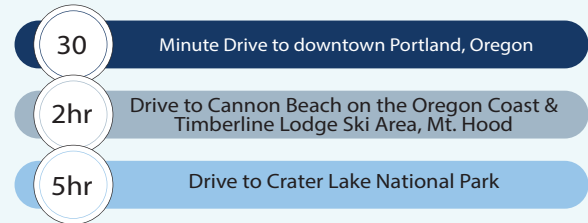

## STUDENT ENROLLMENT

Full Time defined as 15 Credit Hours per term for Undergraduates & 12 Credit Hours per term for Graduates