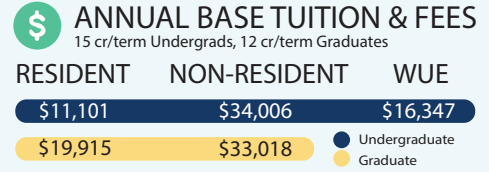

## STUDENT ENROLLMENT

Full Time defined as 15 Credit Hours per term for Undergraduates & 12 Credit Hours per term for Graduates

## DEGREES CONFERRED

from July 2022- June 2023