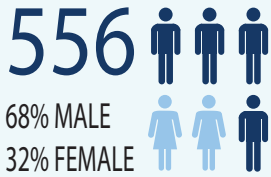

## STUDENT ENROLLMENT

Full Time defined as 15 Credit Hours per term for Undergraduates & 12 Credit Hours per term for Graduates