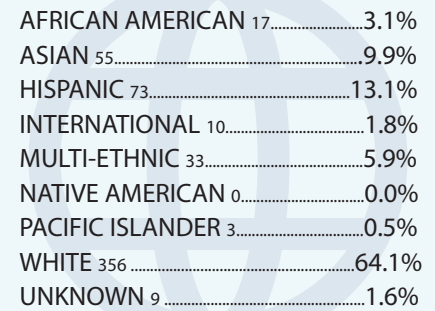

ETHNICITY

ENROLLMENT STATUS

% of Students Full Time vs Part Time