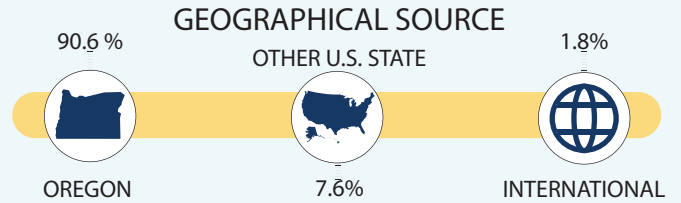

## STUDENT ENROLLMENT

Full Time defined as 15 Credit Hours per term for Undergraduates & 12 Credit Hours per term for Graduates

## DEGREES CONFERRED

from July 2022- June 2023