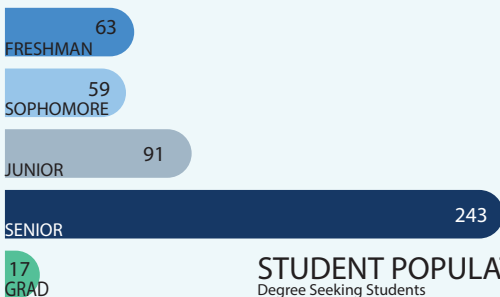

ETHNICITY

ENROLLMENT STATUS

% of Students Full Time vs Part Time