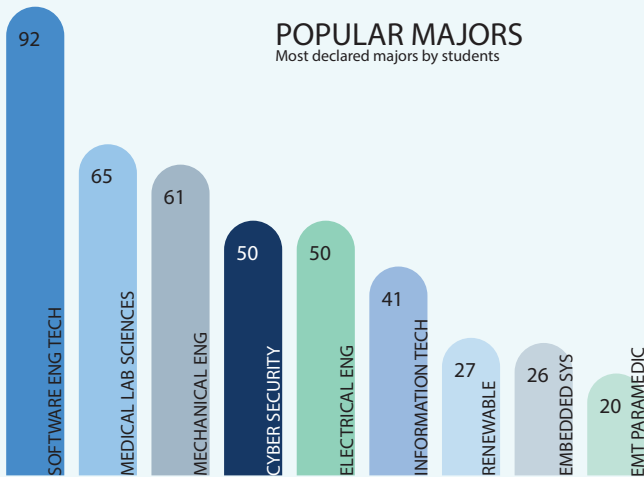

## STUDENT ENROLLMENT

Full Time defined as 15 Credit Hours per term for Undergraduates & 12 Credit Hours per term for Graduates

## DEGREES CONFERRED

from July 2022- June 2023

## ETHNICITY