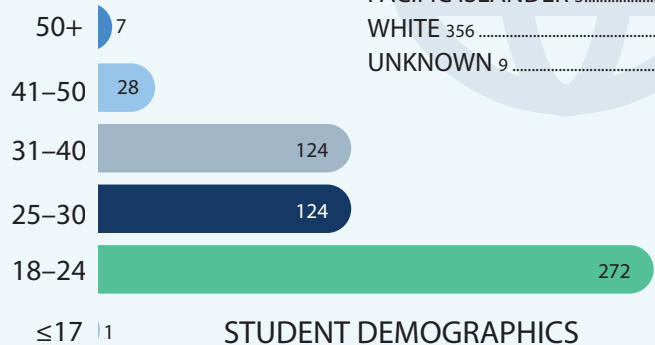

ETHNICITY

ENROLLMENT STATUS

% of Students Full Time vs Part Time