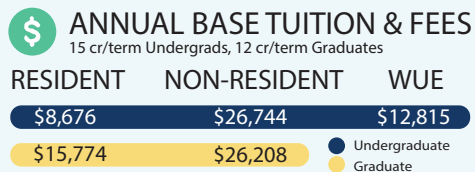

## STUDENT ENROLLMENT

Full Time defined as 15 Credit Hours per term for Undergraduates & 12 Credit Hours per term for Graduates

## DEGREES CONFERRED

from July 2018- June 2019

**206**