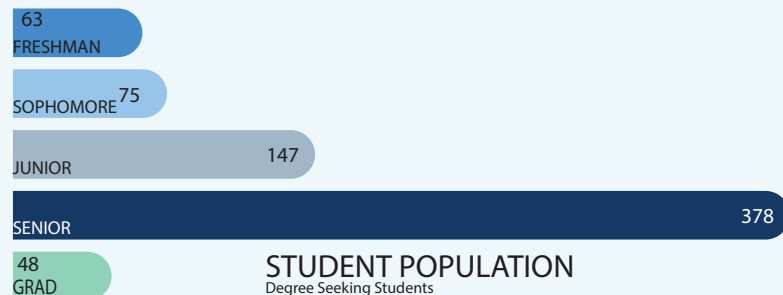

ETHNICITY

ENROLLMENT STATUS

% of Students Full Time vs Part Time