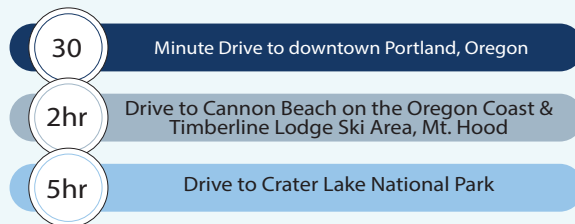

## STUDENT ENROLLMENT

Full Time defined as 15 Credit Hours per term for Undergraduates & 12 Credit Hours per term for Graduates