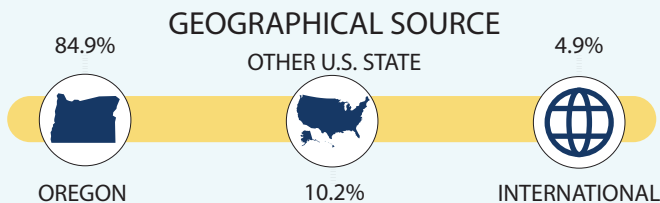

## STUDENT ENROLLMENT

Full Time defined as 15 Credit Hours per term for Undergraduates & 12 Credit Hours per term for Graduates

## DEGREES CONFERRED

from July 2018- June 2019

**206**