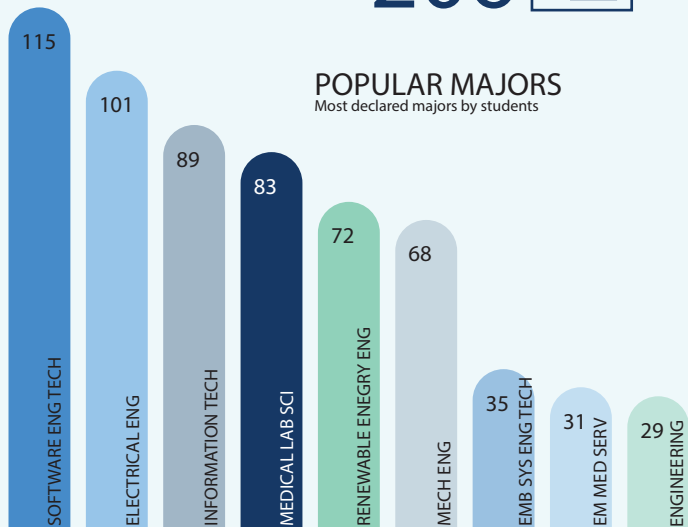

## STUDENT ENROLLMENT

Full Time defined as 15 Credit Hours per term for Undergraduates & 12 Credit Hours per term for Graduates

## DEGREES CONFERRED

from July 2018- June 2019

**206**

## POPULAR MAJORS

Most declared majors by students