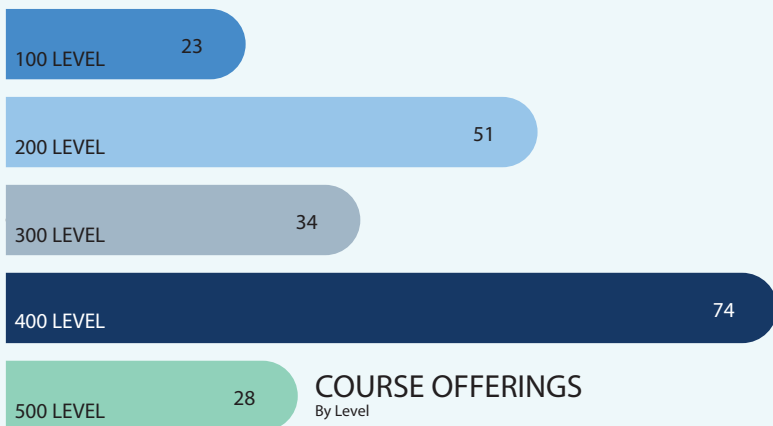

## STUDENT ENROLLMENT

Full Time defined as 15 Credit Hours per term for Undergraduates & 12 Credit Hours per term for Graduates

## DEGREES CONFERRED

from July 2018- June 2019

**206**

## POPULAR MAJORS

Most declared majors by students