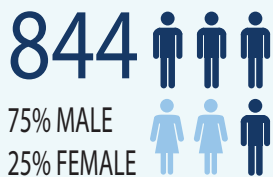

## STUDENT ENROLLMENT

Full Time defined as 15 Credit Hours per term for Undergraduates & 12 Credit Hours per term for Graduates