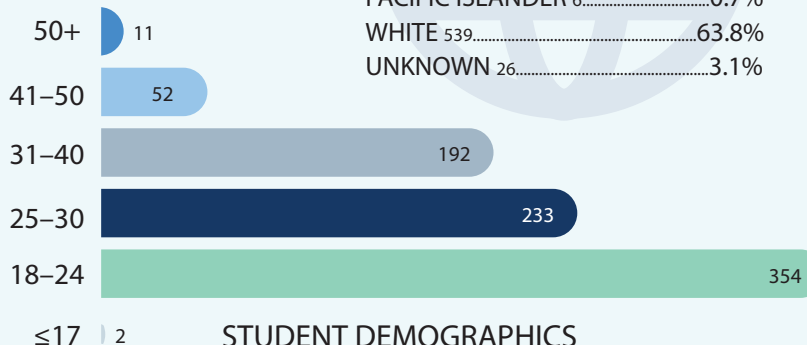

ETHNICITY

ENROLLMENT STATUS

% of Students Full Time vs Part Time